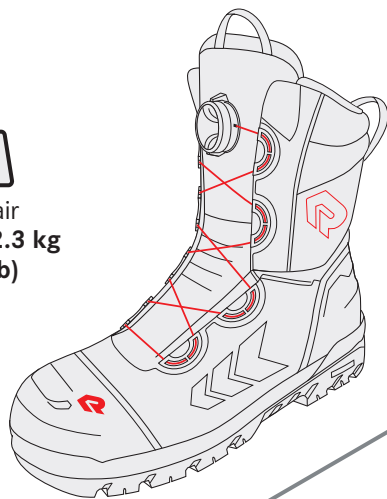

BOROS B3 Cross

The boot with the Boa® Fit System.

The BOROS B3 Cross is a short boot perfectly tailored to the needs of fire brigades and rescue services. Despite a low boot height of only 23 cm, this model is certified for all firefighting and rescue operations according to EN 15090:2012 F2A HI3 CI AN SRC. In addition to the reduced height, the BOROS B3 Cross features an easy-use closure system.

Simply twist – the Boa® Fit System

The Boa® Fit System features rubberized stainless steel wiring for adjustable and uniform lacing on the BOROS B3 Cross. Simply twist the Boa® Dial, which is placed on the boot strap to achieve the hold you want. It couldn't be easier to use and allows you to adjust the width of your boots in seconds, even with the boot already on. Want your boots a little looser for a certain situation, but tighter elsewhere? The BOROS B3 Cross has you covered. Twist and you're done!

BOROS B3 Cross

- Certified according to EN 15090 F2A HI3 CI AN SRC
- With Sympatex membrane
- Boot height C
- Width 10
- Sizes 36 – 52

Options:

- Orthopedic insole
- Insole for width 12

per pair
approx. 2.3 kg
(5.1 lb)

Boot height
approx. 230
mm (9.1")

Size
43

BOROS B3 Cross fire fighting boots ordering data

193002xx*	Sizes: 36 – 52	BOROS B3 Cross with Sympatex membrane and insole for width 10
-----------	----------------	---